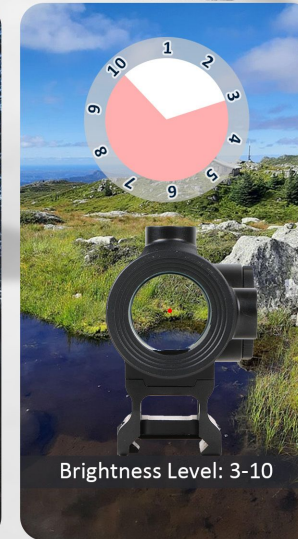

VOLCA

1x29 Red Dot Sight

Item No.: DST20RV

Adopts the versatile DOT & CIRCLE reticle, the VOLCA dot scopes offer fast and easy target acquisition and precision zero-in. Aided with a motion-activation function and low-energy-consumption LED with Night Vision setting, the VOLCA helps complete your mission anytime, anywhere.

Equipped with a dual-mode reticle (dot & circle), the VOLCA red dot sight enables rapid target acquisition and precise zeroing, adaptable to close-quarters and mid-range shooting scenarios.

12 Brightness Settings, Including 2 for Night Vision

Utilizes a low-consumption LED powered by a CR2032 battery, offering up to 50,000 hours of runtime—perfect for extended use in the field.

Rugged, Waterproof & Recoil-Resistant Design

Built to withstand 1000G shock, IPX7 waterproof, and compatible with most rifles, carbines, and shotguns. Comes with both low and 36mm high mounts for Picatinny/Weaver rails and an Aimpoint-compatible footprint.

Shake-Awake

Shake-awake function for instant readiness anytime.

Brightness can be adjusted with the top buttons. 10 levels of red dot brightnesses with 2 night vision setting.

1x25 Large objective lens

Specs.