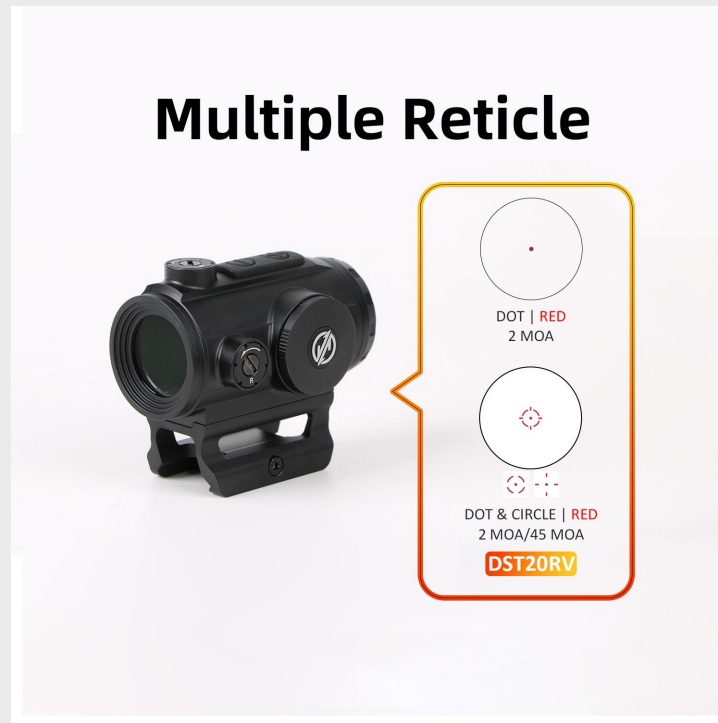

Equipped with a dual-mode reticle (dot & circle), the VOLCA red dot sight enables rapid target acquisition and precise zeroing, adaptable to close-quarters and mid-range shooting scenarios.

12 Brightness Settings, Including 2 for Night Vision

It features 10 daylight brightness levels plus 2 compatible with night vision gear, ensuring clear visibility in any lighting condition, day or night.

Motion-Activated Auto ON/OFF for Instant Readiness

The built-in motion sensor powers the optic on when movement is detected and off when idle, conserving battery life while always staying mission-ready.

Energy-Efficient LED for Up to 50,000 Hours of Use

Utilizes a low-consumption LED powered by a CR2032 battery, offering up to 50,000 hours of runtime—perfect for extended use in the field.

Rugged, Waterproof & Recoil-Resistant Design

Built to withstand 1000G shock, IPX7 waterproof, and compatible with most rifles, carbines, and shotguns. Comes with both low and 36mm high mounts for Picatinny/Weaver rails and an Aimpoint-compatible footprint.